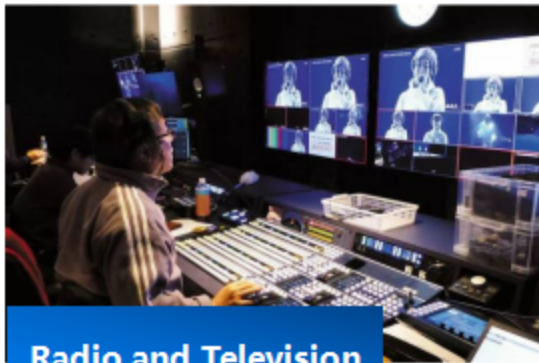

Radio and Television