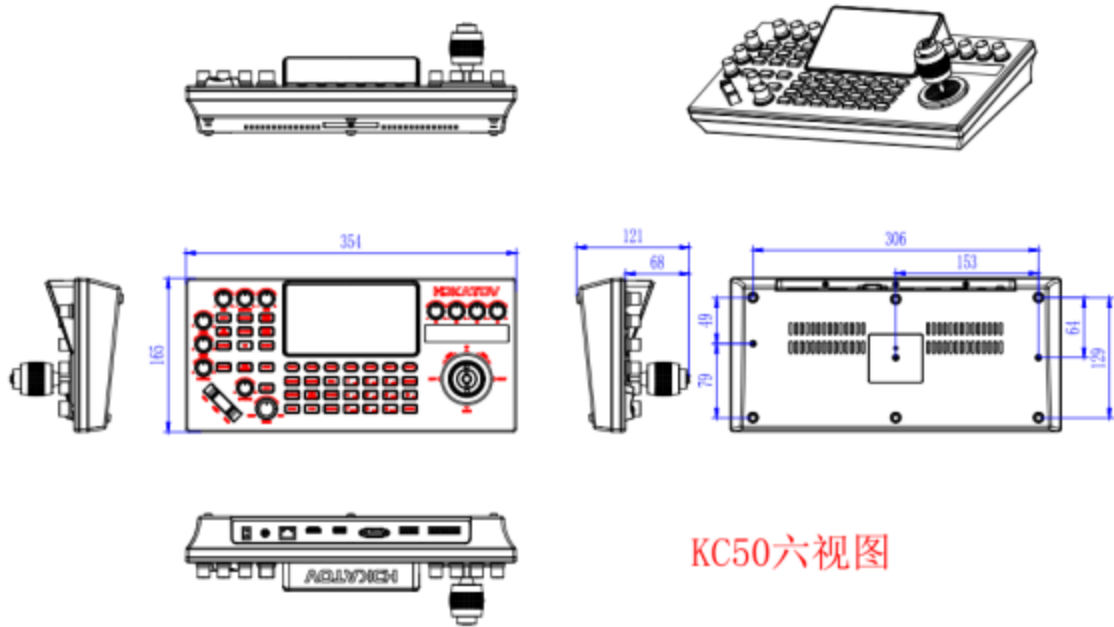

Shortcuts	Support 7 camera shortcut settings
Sound	The sound of the button prompts on/off
Lock	Support one-click locking function
Max. No. of cameras can be saved	1000
Max. No. of preset positions can be saved	255
<b>Customized Knob</b>	
Navigation	Support
Gain Limit	Support
Max. shutter speed	Support
Min. shutter speed	Support
Auto exposure speed	Support
Exposure compensation	Support
BLC	Support
IR switch filter	Support
ND filter	Support
WBC speed	Support
Gama curve	Support
Gama offset	Support
Gama Pattern	Support
Anti-flicker	Support
Noise reduction mode	Support
Noise reduction value	Support
User instructions	Support
<b>Control</b>	
Control interface	RJ45(Support POE and NDI@  HX2 (optional)), RS-232, RS-422/485
IP control protocol	Onvif, VISCA Over IP, VISCA TCP, NDI@
Serial port control protocol	VISCA, Pelco D, Pelco P
<b>Power Supply</b>	
Input Voltage	12V
Input Current	0.6A
POE	802.3af
Rated power	7.2W
<b>Other</b>	
Tally	Support up to 8 channels
Usage Environment	Interior
Working Temperature	-10℃-40℃
Storage Temperature	-20℃-60℃
External Dimensions	354*165*121mm (including joystick height)
Weight	1.5kgs

## Dimension

KC50六视图